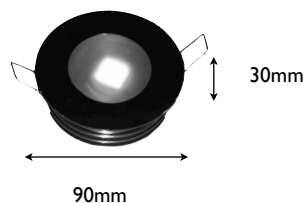

LEDworks Lumiere

LEDworks Lumiere recessed lighting

The LEDworks Lumiere is fully dimmable recessed LED downlight that offers discrete comforting lighting for the home. Available in 2 CCT, 3000K and 6500K.

Physical Dimensions

Weight: 0.32KG

Material: Aluminum with frosted polycarbonate cover

Specifications

Light source	Illumitex LED
Correlated Color Temperature (CCT)	Warm White: 3000K or Cool Daylight: 6500K
Beam angle	60°
Luminous flux	500 lm
Power requirement	220~240V AC 50~60Hz; independent driver box
Power consumption	10W
Power factor	0.96
Color rendering index (Ra)	80
Installation	Recessed
Lifetime	50,000 hours, 70% lumen maintenance at Ta=25°C