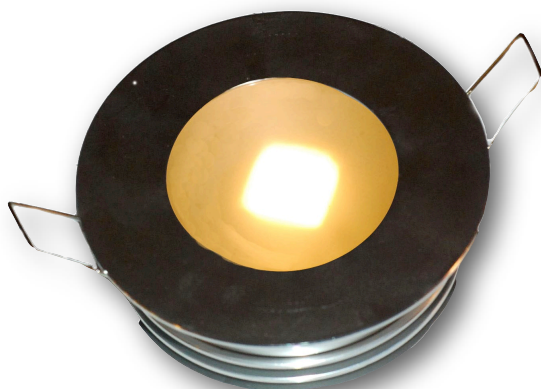

LEDworks Lumiere

LEDworks Lumiere recessed lighting

The LEDworks Lumiere is fully dimmable recessed LED downlight that offers discrete comforting lighting for the home. Available in 2 CCT, 3000K and 6500K.

Physical Dimensions

Weight: 0.32KG

Material: Aluminum with frosted polycarbonate cover

Specifications

Light source	Illumitex LED
Correlated Color Temperature (CCT)	Warm White: 3000K or Cool Daylight: 6500K
Beam angle	60°
Luminous flux	500 lm
Power requirement	220~240V AC 50~60Hz; independent driver box
Power consumption	10W
Power factor	0.96
Color rendering index (Ra)	80
Installation	Recessed
Lifetime	50,000 hours, 70% lumen maintenance at Ta=25°C