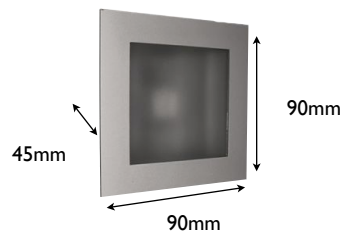

LEDworks C01

LEDworks C01 recessed lighting

The recessed LEDworks C01 might appear small but the light is surprisingly bright. Be dazzled by light output that matches a 60W light bulb.

C01 makes a great replacement for traditional recessed lighting, both for ceiling and in-wall applications.

Physical Dimensions

Weight: 0.35KG

Material: Aluminum with glass cover

Specifications	
Light source	Illumitex LED
Correlated Color Temperature (CCT)	Warm white: 3000K or Cool Daylight: 6500K
Beam angle	60°
Luminous flux	500 lm
Power requirement	220~240V AC 50~60Hz; independent driver box
Power consumption	10W
Power factor	0.96
Color rendering index (Ra)	80
Installation	Recessed
Lifetime	50,000 hours, 70% lumen maintenance at Ta=25°C