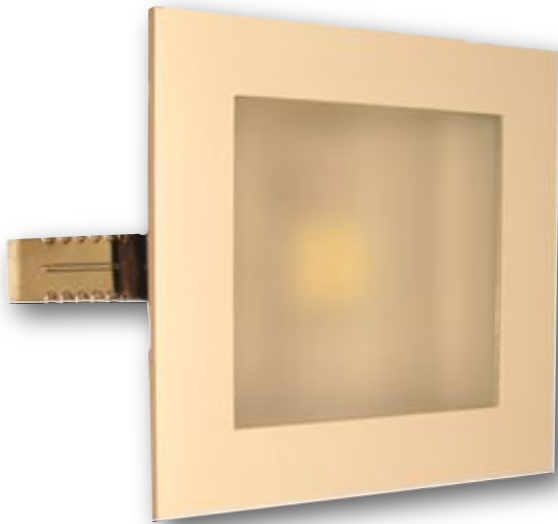

LEDworks C01

LEDworks C01 recessed lighting

The recessed LEDworks C01 might appear small but the light is surprisingly bright. Be dazzled by light output that matches a 60W light bulb.

C01 makes a great replacement for traditional recessed lighting, both for ceiling and in-wall applications.

Physical Dimensions

Weight: 0.35KG

Material: Aluminum with glass cover

Specifications	
Light source	Illumitex LED
Correlated Color Temperature (CCT)	Warm white: 3000K or Cool Daylight: 6500K
Beam angle	60°
Luminous flux	500 lm
Power requirement	220~240V AC 50~60Hz; independent driver box
Power consumption	10W
Power factor	0.96
Color rendering index (Ra)	80
Installation	Recessed
Lifetime	50,000 hours, 70% lumen maintenance at Ta=25°C