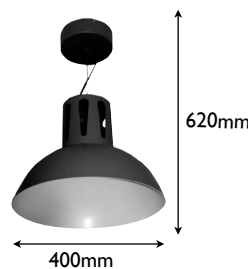

LEDworks BBL320/321

Uses Philips Fortimo module

LEDworks BBL320/321 bay light

The LEDworks BBL320/321 offers the latest breakthrough Philips Fortimo LED module in a simple fit-and-forget solution. Designed to optimise lumen output, the lamp gives out high lumens of consistent light color.

Make a statement of green initiative today by making the switch to LED lighting. Suitable for industrial, retail and residential applications.

Physical Dimensions

Weight: 3.1KG

Fixture Colors

-  White
-  Blue
-  Red
-  Green
-  Yellow

Material: Aluminum with Aluminum passive heatsink

Specifications		
Model	BBL320	BBL321
Light source	Philips Fortimo 33W	Philips Fortimo 19W
Correlated Color Temperature (CCT)	Warm White: 3000K Neutral White 4000K	
Beam angle	120°	
Luminous flux	2000 lm	1100 lm
Power requirement	220~240V AC 50~60Hz; integrated into suspension mount	
Power consumption	33W	19W
Power factor	0.90	
Color rendering index (Ra)	>80	
Installation	Suspension	
Lifetime	50,000 hours, 70% lumen maintenance at Ta=25°C	